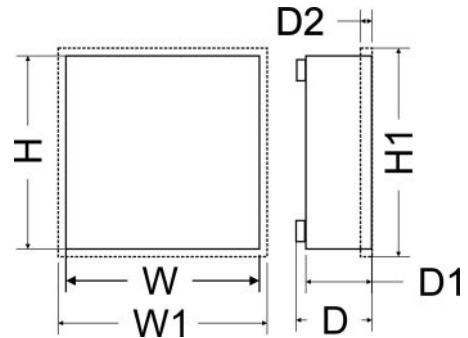

CODE: **AWO 003**
 NAME: **7/TRZ20/PAR/IT**

DESTINATION

PARADOX

CONTROL PANELS: ESPRIT: 728, 728Ex, 738, 738Ex
 SPECTRA: 1727, 1728Ex, 1738Ex, 1725Ex, **SP5500, Sp6000**
 MAGELLAN: MG 5000, MG RPT1

TECHNICAL DATA

Dimensions:	W=250, H=250, D=88, W1=255, H1=255, D1=80mm, D2=14 [mm, +/-2]
Weight netto/brutto:	2,35 / 2,40 [kg]
Battery space:	7Ah/12V Sealed Lead Acid (SLA)
Transformer:	TRZ 20VA/16V/18V
Power supply:	230V/AC (-15%/+10%), 50+60Hz, 120mA (max.)
Power supply output:	U1=16V/AC U2=18V/AC (-5%, +15%), I1=1,2A I2=1,0A (max.)
Operating environment:	class II , -10°C+ 40°C
Tamper protection:	1 x microswitch: opening, 0,5A@50V/DC max. NC- contacts
Closing:	screwed x 4
Notes:	optional: lockable, distance from wall (mounting surface) - 8mm, easy door removal, RAL 9003, holes for MAGELLAN (antennas)
Certification, declaration:	CE, RoHS