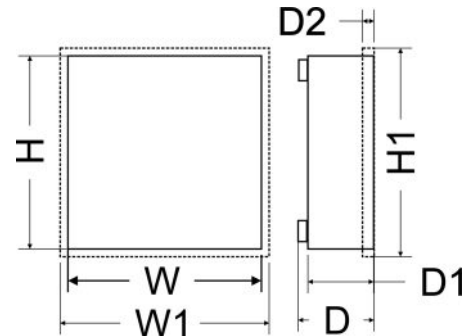

CODE: **AWO 232**
 NAME: **7/TRZ40/PAR/IT**

DESTINATION

PARADOX

CONTROL PANELS: MAGELLAN: MG 5000, MG RPT1

ESPRIT: 728, 728Ex, 738, 738Ex, 748, 748Ex,

SPECTRA (*): (1727, 1725Ex, 1728Ex, 1738Ex, 1759MG, 1748Es, **SP5500, SP6000, SP7000**)

+ (4x ZX4 or 2x ZX8 or 1x APR3-xxx)

DIGIPLEX/EVO (**): (DGP48, DGP96, **EVO48, EVO192**) + (4x ZX4 or 2x ZX8 or 1x APR3-xxx)

TECHNICAL DATA

Dimensions:	W=320, H=300, D=98, W1=325, H1=305, D1=90mm, D2=14 [mm, +/-2]
Weight netto/brutto:	3,60 / 3,70 [kg]
Battery space:	(*)7Ah/12V, (*)17Ah/12V Sealed Lead Acid (SLA)
Transformer:	TRZ 40VA/16V/18V
Power supply:	230V/AC (-15%/+10%), 50+60Hz, 235mA (max.)
Power supply output:	U1=16V/AC U2=18V/AC (-5%, +15%), I1=2,2A I2=2,0A (max.)
Operating environment:	class II , -10°C+ 40°C
Tamper protection:	1 x microswitch: opening, 0,5A@50V/DC max. NC- contacts
Closing:	screwed x 4
Notes:	optional: lockable, distance from wall (mounting surface) - 8mm, easy door removal, RAL 9003,
Certification, declaration:	CE, RoHS